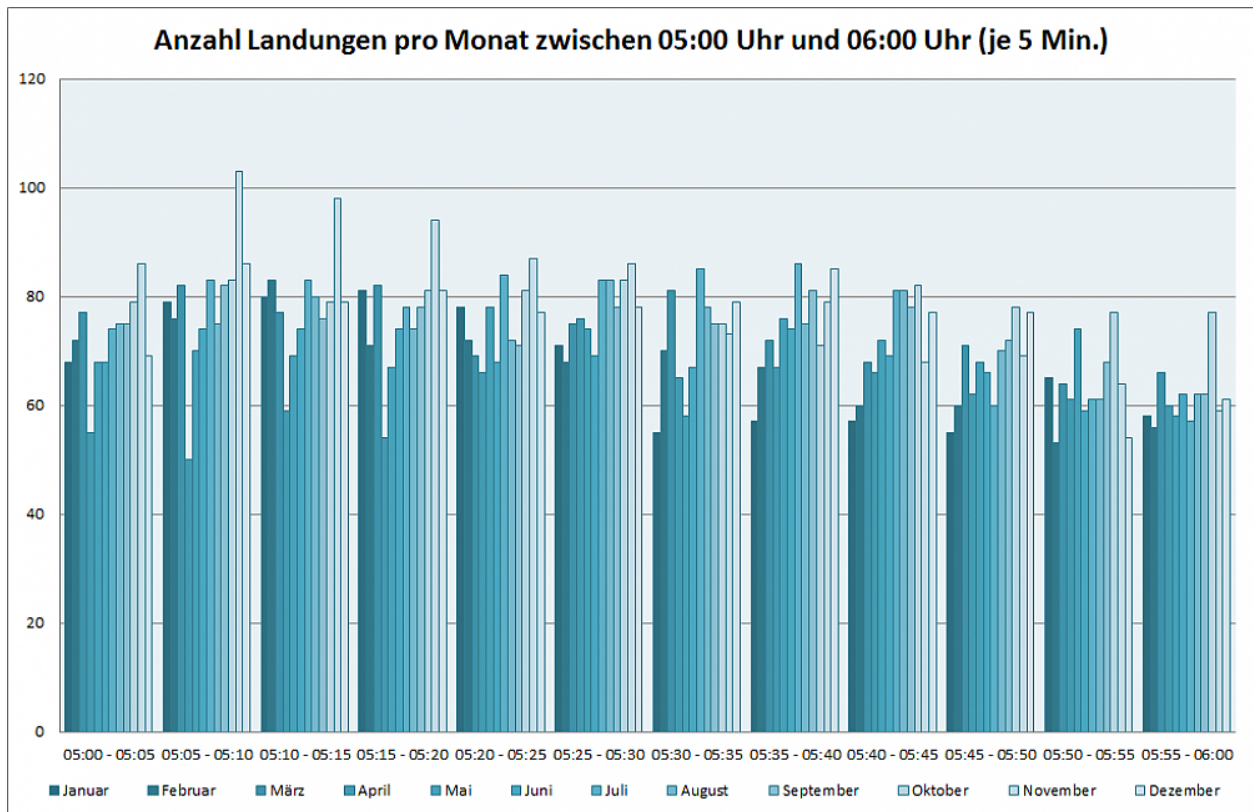

Flugbewegungen 2017

Bahnverteilung Starts (FRA) (Januar-Dezember 2017)

Bahnverteilung Starts (FRA) (Januar-Dezember 2017)

Bahnverteilung Landungen (FRA) (Januar-Dezember 2017)

Bahnverteilung Landungen (FRA) (Januar-Dezember 2017)

Image not found or type unknown

Image not found or type unknown

Image not found or type unknown

Image not found or type unknown

Image not found or type unknown

Image not found or type unknown

Image not found or type unknown