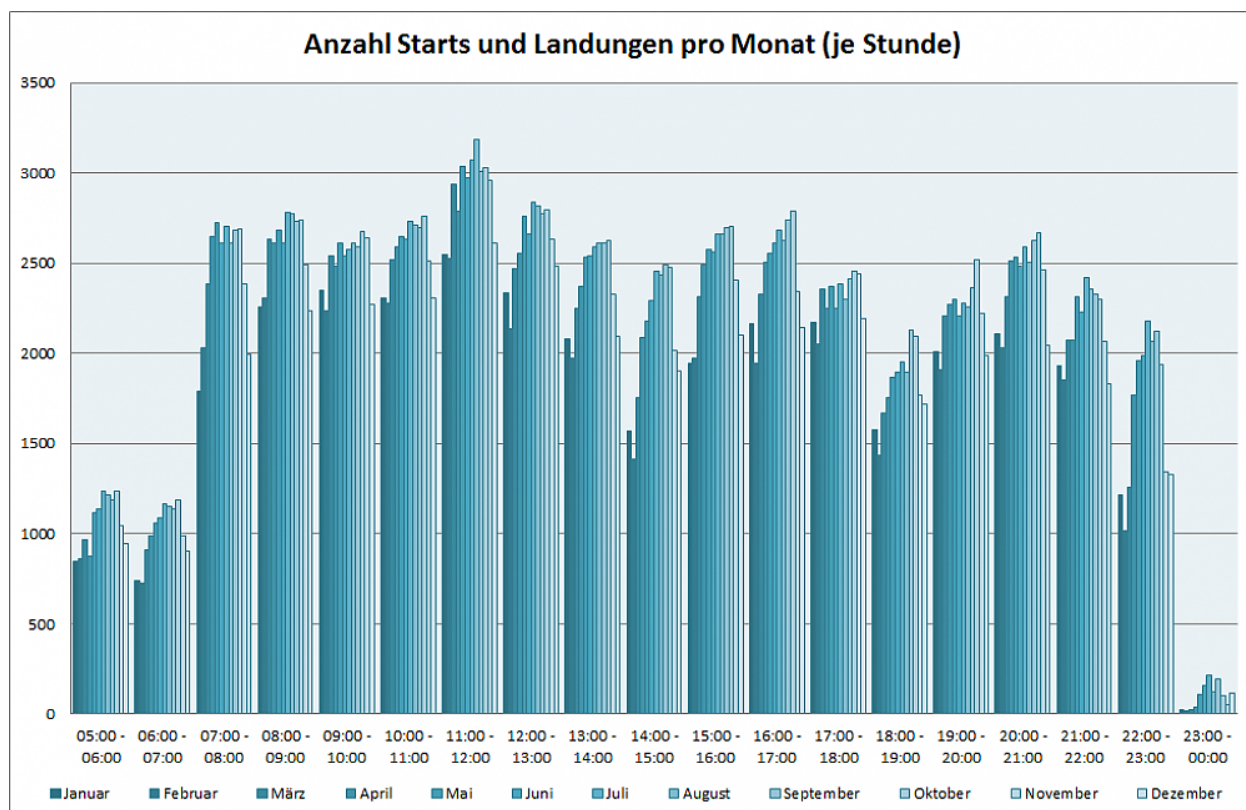

Flugbewegungen 2017

Bahnverteilung Starts (FRA) (Januar-Dezember 2017)

Bahnverteilung Starts (FRA) (Januar-Dezember 2017)

Bahnverteilung Landungen (FRA) (Januar-Dezember 2017)

Bahnverteilung Landungen (FRA) (Januar-Dezember 2017)

Image not found or type unknown

Image not found or type unknown

Image not found or type unknown

Image not found or type unknown

Image not found or type unknown

Image not found or type unknown

Image not found or type unknown