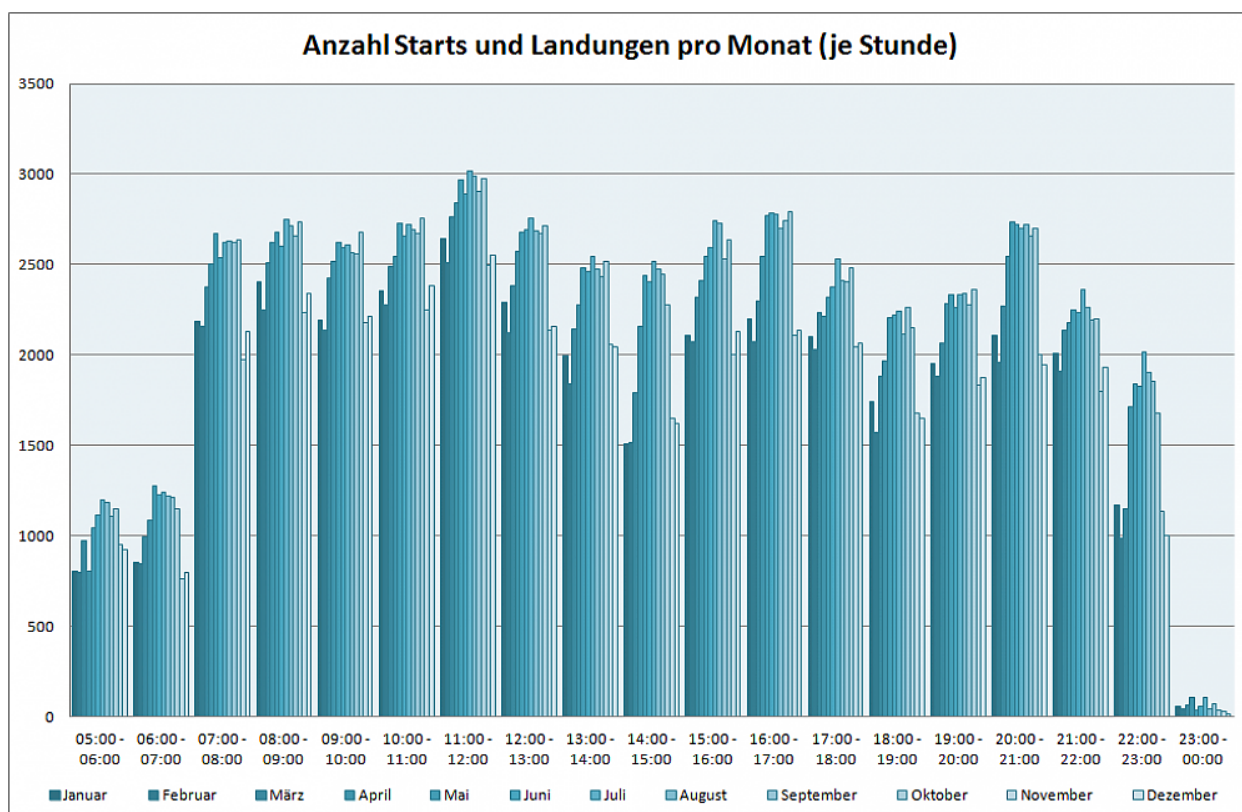

Flugbewegungen 2015

Bahnverteilung Starts (FRA) (Januar-Dezember 2015)

Bahnverteilung Starts (FRA) (Januar-Dezember 2015)

Bahnverteilung Landungen (FRA) (Januar-Dezember 2015)

Bahnverteilung Landungen (FRA) (Januar-Dezember 2015)

Image not found or type unknown

Image not found or type unknown

Image not found or type unknown

Image not found or type unknown

Image not found or type unknown

Image not found or type unknown

Image not found or type unknown